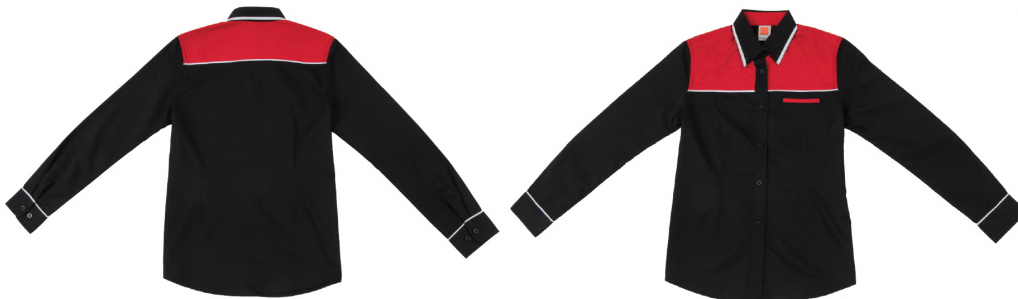

F139

LONG SLEEVE

65% Polyester - 35% Viscose
Weight: 160g/m²

F1 3902
Black/Red (P/White)

Size	Shoulder	Chest	Sleeve	Length
S	15"	36"	23"	25.5"
M	15.5"	38"	23"	26.5"
L	16"	40"	23.5"	27.5"
XL	16.5"	42"	23.5"	29"
2XL	17"	44"	24"	29.5"
3XL	17.5"	46"	24"	29.5"
4XL	18"	48"	24"	30"
5XL	18.5"	50"	24.5"	30"

Eco Dye

Female