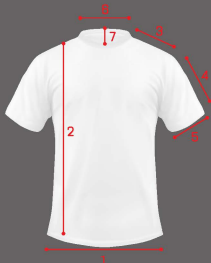

# PERFORMANCE JERSEY

155  
gsm

PREMIUM

Pin Dot Microfiber

1007 J. Grey

Back View

Size	Chest	Body
S	18	25
M	19	26
L	19.5	27
XL	20.5	27.5
2XL	21.5	28

1007 J. Black

## ARORA PREMIUM SIZE CHART

T'SHIRT (INCH)						
NO	DESCRIPTION	S	M	L	XL	XXL
1	BODY WIDTH	18	19	19.5	20.5	21.5
2	BODY LENGTH	25	26	27	27.5	28
3	SHOULDER	4	4.5	5	5.5	6
4	SLEEVE LENGTH	9	9.5	10	10.5	11
5	SLEEVE OPENING	6	6.5	7	7.5	8
6	NECK WIDTH	7	7	7.5	8	8.5
7	NECK DROP	2.5	2.5	3	3	3.5