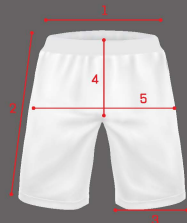

# PERFORMANCE JERSEY

155  
gsm

PREMIUM

Pin Dot Microfiber

1007 J. Grey

Back View

Size	Chest	Body
S	18	25
M	19	26
L	19.5	27
XL	20.5	27.5
2XL	21.5	28

1007 J. Black

## ARORA PREMIUM SIZE CHART

T'SHIRT (INCH)						
NO	DESCRIPTION	S	M	L	XL	XXL
1	BODY WIDTH	18	19	19.5	20.5	21.5
2	BODY LENGTH	25	26	27	27.5	28
3	SHOULDER	4	4.5	5	5.5	6
4	SLEEVE LENGTH	9	9.5	10	10.5	11
5	SLEEVE OPENING	6	6.5	7	7.5	8
6	NECK WIDTH	7	7	7.5	8	8.5
7	NECK DROP	2.5	2.5	3	3	3.5