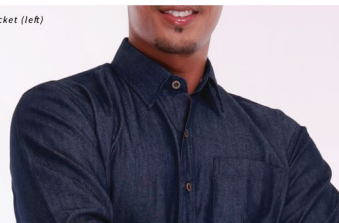

DENIMSOFT

FD-726 & FD-826 & FD-926

Lightweight | Safer Fabric | Durable

* Please refer page 64 for size Chart

Back View

FD-826

MEN SERIES

SIZE: XS - 5XL | Short Sleeves

*FD-926 with Round bottom

Back View

FD-726

MEN SERIES

SIZE: XS - 5XL | Long Cuff Sleeves

FD-926

LADIES SERIES

SIZE: 2XS - 5XL | Cuff Sleeves