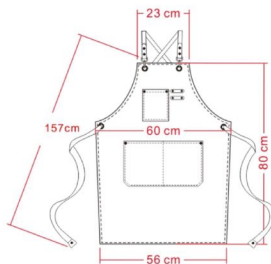

Apron

Premium Unisex Waterproof Canvas Apron