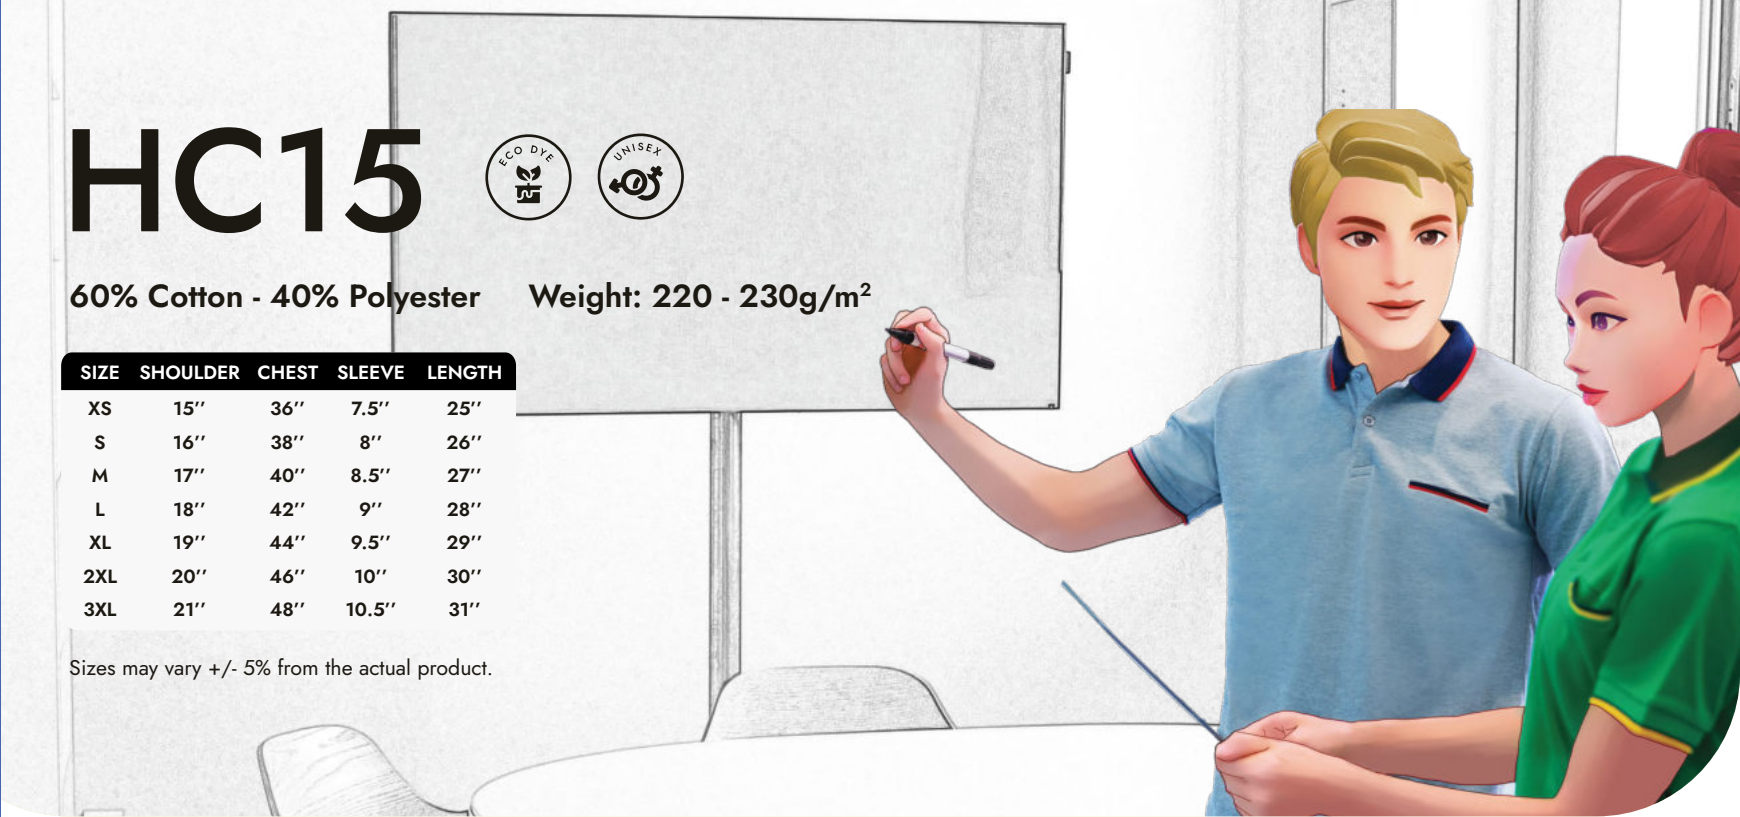

HC15

60% Cotton - 40% Polyester

Weight: 220 - 230g/m²

SIZE	SHOULDER	CHEST	SLEEVE	LENGTH
XS	15"	36"	7.5"	25"
S	16"	38"	8"	26"
M	17"	40"	8.5"	27"
L	18"	42"	9"	28"
XL	19"	44"	9.5"	29"
2XL	20"	46"	10"	30"
3XL	21"	48"	10.5"	31"

Sizes may vary +/- 5% from the actual product.

HC 1502

Black / Red / White