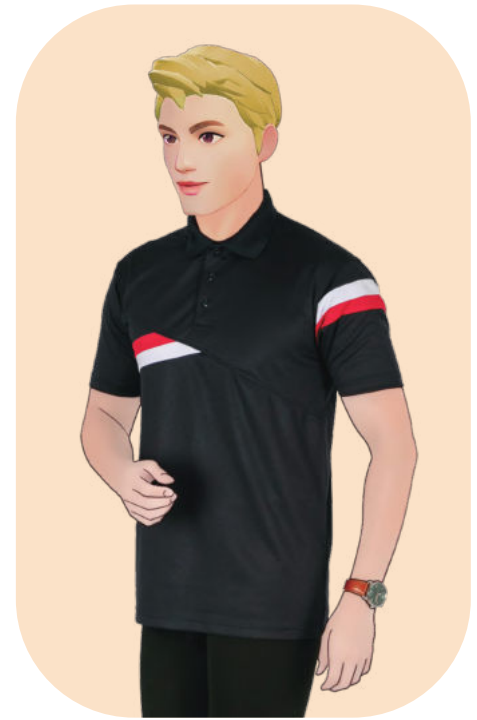

New Products

2023

QD 69 pg 018