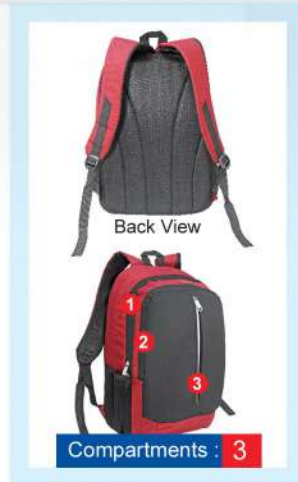

LT 1811 Laptop Back Pack (Fully Padded Bag)

Material : 2 Tone Imported Nylon + PU
Size : 45cm(H) x 31cm(L) x 15cm(W)
Colour : Grey / Blue / Maroon

Printing Methods : SILKSCREEN EMBROIDERY METAL PLATE FULL COLOUR UV-RESISTANT