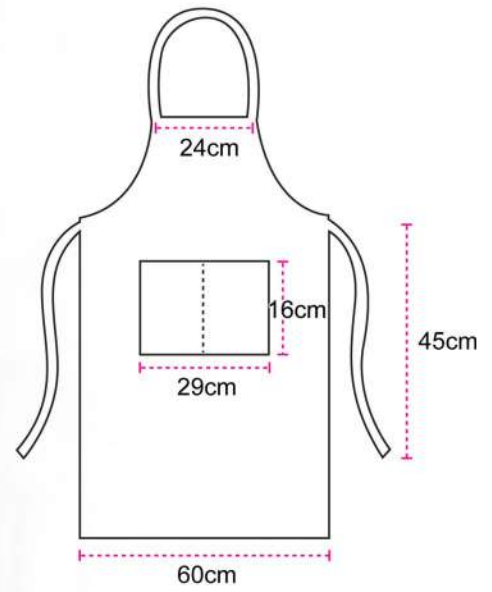

Printing Methods:

* Diary & Face Towel are NOT included

BOX 08 Organizer (Diary) / Face Towel Box

Size : 27cm(H) x 20cm(L) x 4.5cm(W)
 Colour : Brown (With Printed Ribbon)

Printing Methods:

Apron

Note: Dimension may vary +/- 5% from the above mentioned chart.