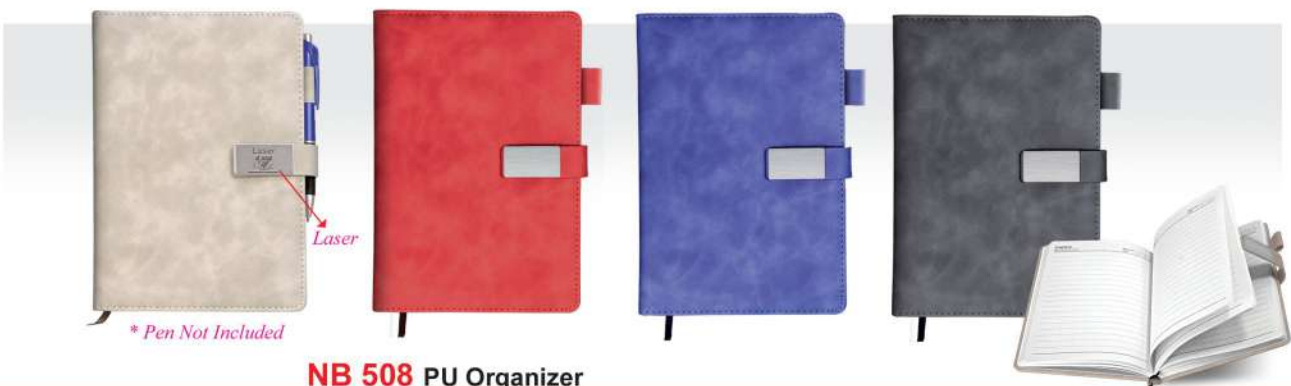

* Pen Not Included

NB 508 PU Organizer

Size : 21cm(H) x 15cm(L)
Colours : Red / N.Blue / Black / Grey

Printing Methods : SILKSCREEN METAL PLATE FULL COLOUR UV DYE PRINT LASER