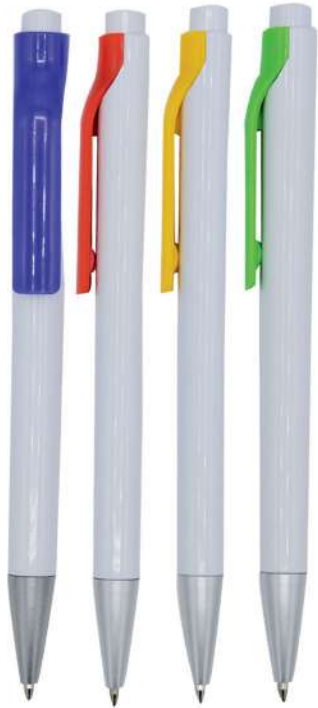

PP 1208
Blue / Red / Yellow / Green