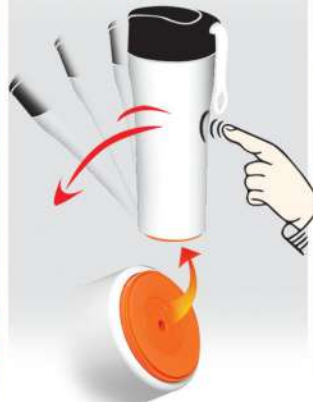

8hrs
 
COOL & WARM

SCM 9800 Suction Mug (Double Wall)

Packaging : Box Material : Food Grade Stainless Steel 304
 Capacity : 500ml
 Colour : Black / White / Turquoise

Printing Methods :   

**Suction Base:
 Anti Fall Over
 Proven Safer**