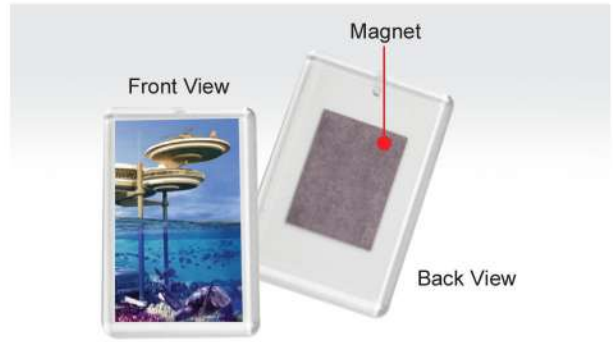

Printing Methods

FM 66 Acrylic Fridge Magnet

Size : 6.5cm(H) x 6.5cm(L)

Printing Methods

FM 57 Acrylic Fridge Magnet

Size : 7.5cm(H) x 5cm(L)

Printing Methods

NT 802 Luggage Name Tag