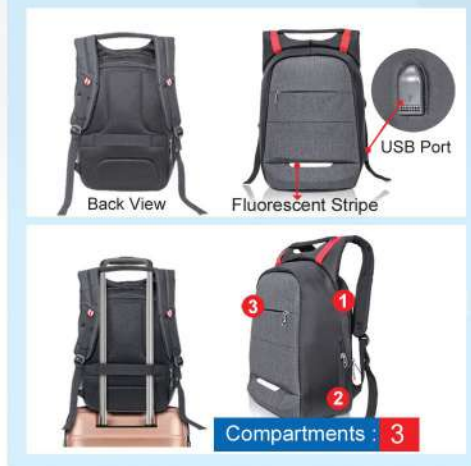

LT 1770 Anti Theft Laptop Back Pack (Fully Padded Bag)

Material : 2 Tone Imported Nylon
Size : 45cm(H) x 29cm(L) x 18cm(W)
Colour : Grey

Printing Methods : SILKSCREEN EMBROIDERY METAL PLATE FULL COLOUR UV-RESISTANT