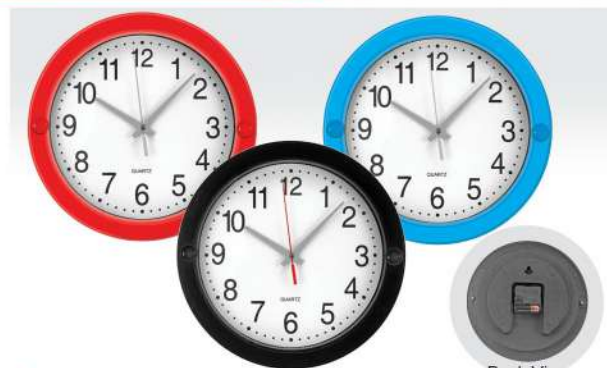

Clock

CLK 3018 Round Wall Clock

Back View
 *** NOT included battery

Diameter : 26cm
 Colour : Black / Red / Blue

Printing Methods

CLK 3019 Square Wall Clock

Back View
 *** NOT included battery

Size : 26cm(H) x 26cm(L)
 Colour : Black / Red / Blue