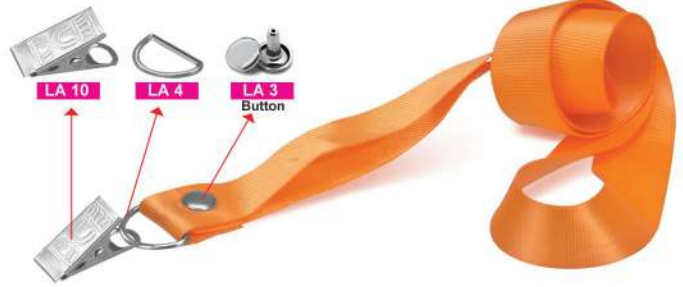

* 1 side / 2 side Printing

DCLY 20 Nylon Lanyard 20mm

Color : A.Green / Blue / Orange / Red / Yellow

Printing Methods: SILKSCREEN FULL COLOUR

Lanyard

LY 20 Nylon Lanyard 20mm

Color : Red / Orange / A.Green / R.Blue / N.Blue / Black