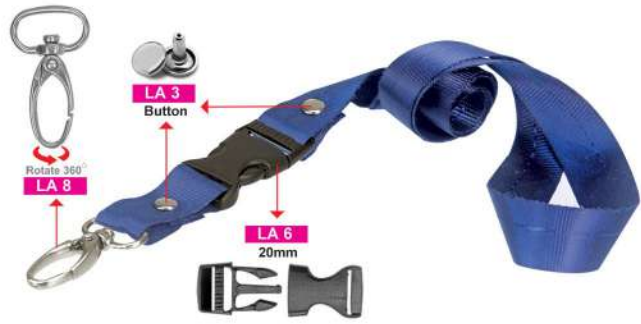

LYB 20 Nylon Lanyard 20mm

Color : A.Green / Black / N.Blue / R.Blue / Red / Yellow

Printing Methods : SILKSCREEN