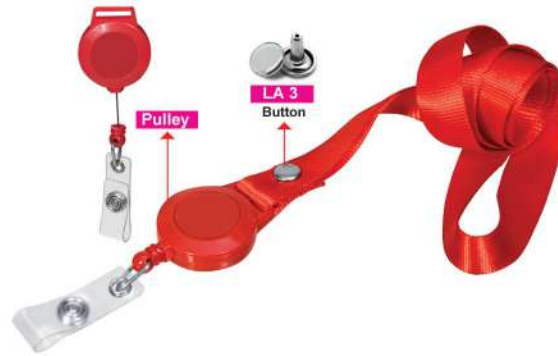

LYP 315 Nylon Lanyard with Pulley 15mm

Color : Blue / Grey / Orange / Red

Printing Methods : SILKSCREEN