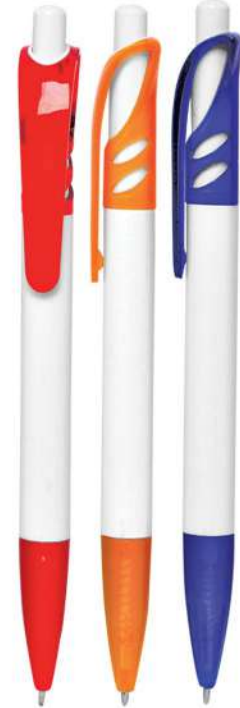

PP 2611
Red / Orange / Blue