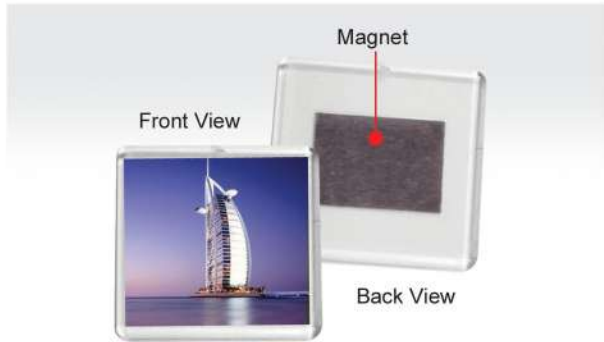

Printing Methods

FM 66 Acrylic Fridge Magnet

Size : 6.5cm(H) x 6.5cm(L)

Printing Methods

FM 57 Acrylic Fridge Magnet

Size : 7.5cm(H) x 5cm(L)

Printing Methods

NT 802 Luggage Name Tag