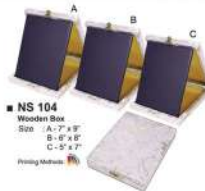

NS 164

Wooden Box

Size : A - 7" x 8"
B - 6" x 8"
C - 5" x 7"

Printing Methods FULL COLOR PRINTING