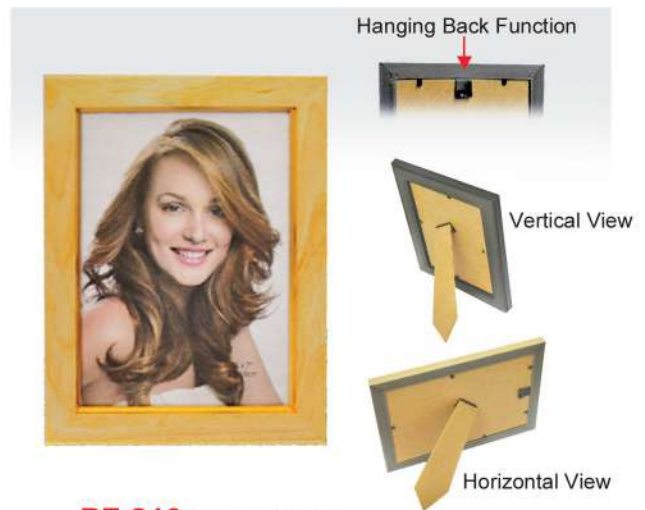

PF 210 Photo Frame

Size : 4" x 6" (4R)

Printing Methods :