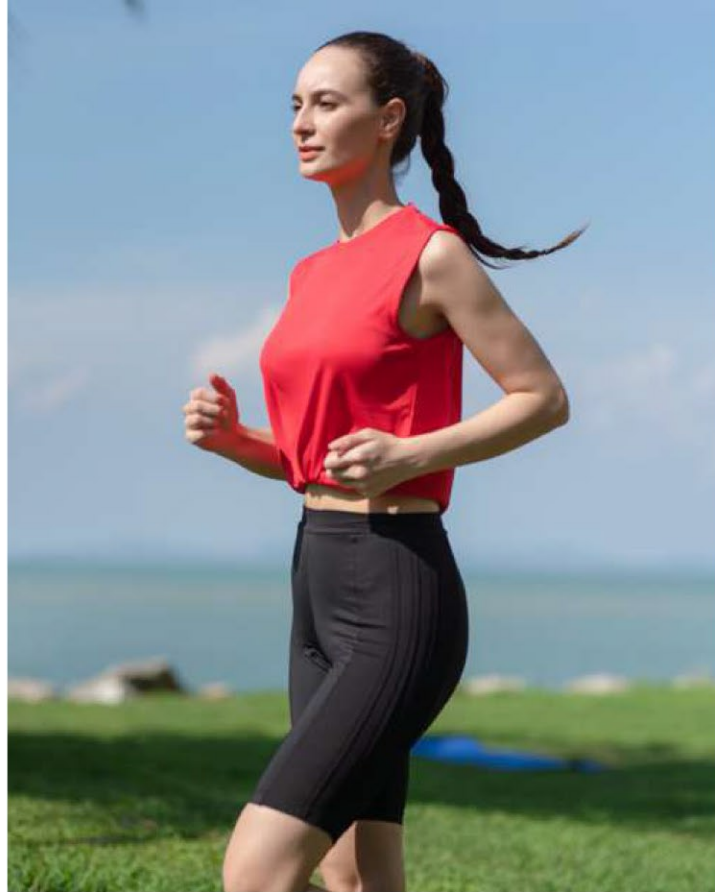

QDS 50 Quick Dry Sleeveless

RRP: RM29.90

Material : 100% Microfiber
Fabric : Mini Eyelet
Weight : 150 gsm
Size : 2XS - 5XL (unisex)

Size	2XS	XS	S	M	L	XL	2XL	3XL	4XL	5XL
Chest	17"	18"	19"	20"	21"	22"	23"	24"	25"	26"
Length	25"	26"	27"	28"	29"	30"	31"	32"	33"	34"
Shoulder	14"	15"	16"	17"	18"	19"	20"	21"	22"	23"

**Size measurement may vary +/- 5%