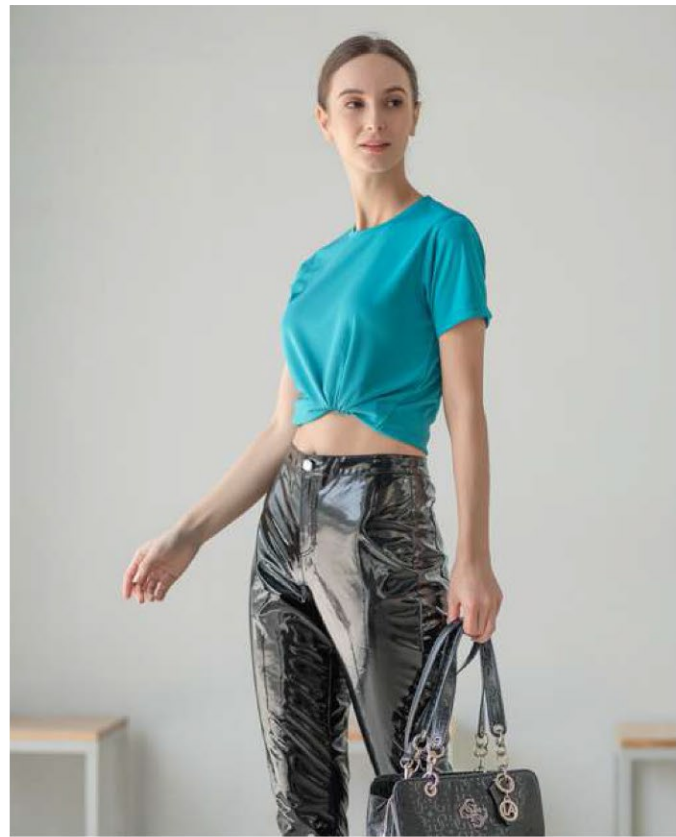

Rightway[™]

2021-2022 Collections

Everyday Basics

Contents

Quick Dry	4-15
Cotton	16-25
Jacket	26-33
Cap	34-45
Discontinued Items	46-47

Factory Partners with International Certification

Quick Dry

QDR 51 Quick Dry Round Neck